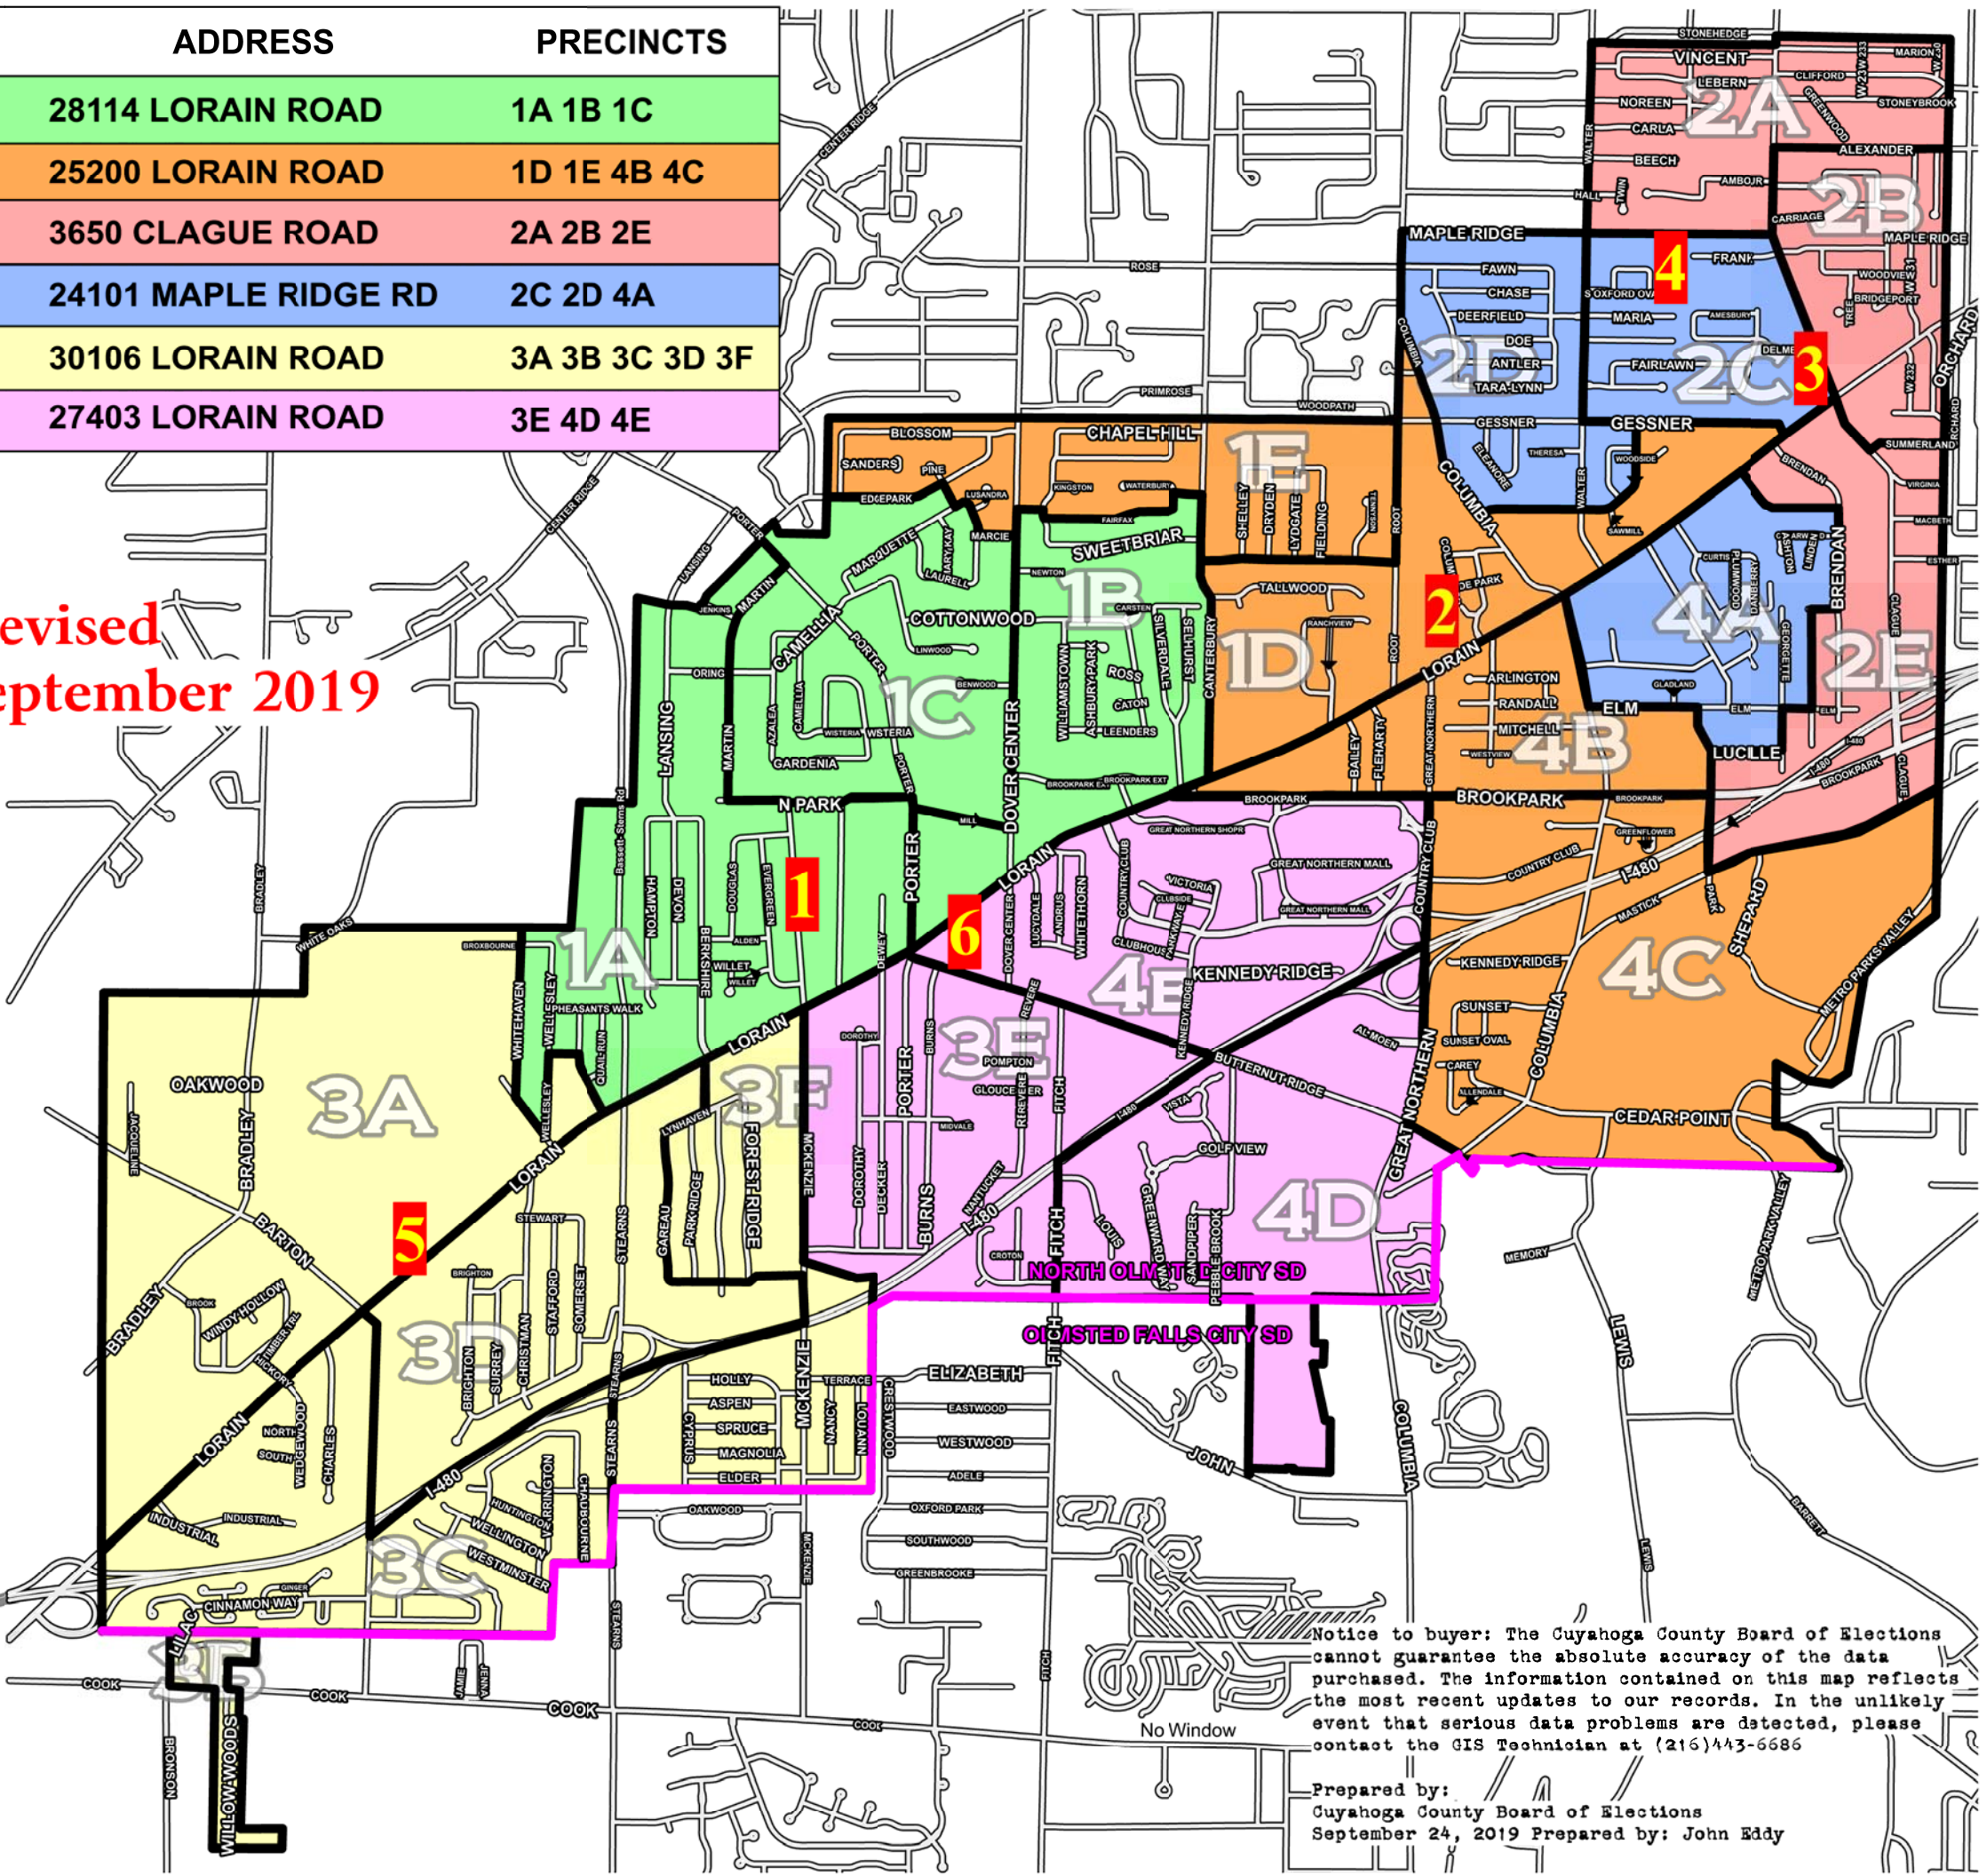

Poll	POLLING LOCATION	ADDRESS	PRECINCTS
1	NORTH OLMSTED COMMUNITY CABIN	28114 LORAIN ROAD	1A 1B 1C
2	John Knox Presbyterian Church	25200 LORAIN ROAD	1D 1E 4B 4C
3	CLAGUE RD. UN. CHURCH OF CHRIST	3650 CLAGUE ROAD	2A 2B 2E
4	MAPLE ELEMENTARY SCHOOL	24101 MAPLE RIDGE RD	2C 2D 4A
5	CHURCH OF ST. CLARENCE	30106 LORAIN ROAD	3A 3B 3C 3D 3F
6	NORTH OLMSTED BRANCH LIBRARY	27403 LORAIN ROAD	3E 4D 4E

Revised
September 2019

North Olmsted

Notice to buyer: The Cuyahoga County Board of Elections cannot guarantee the absolute accuracy of the data purchased. The information contained on this map reflects the most recent updates to our records. In the unlikely event that serious data problems are detected, please contact the GIS Technician at (216)443-6686